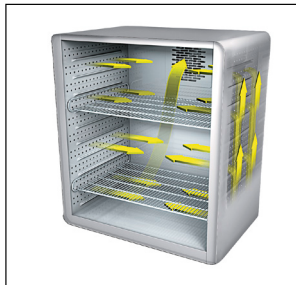

ORDER A CONSTANT CLIMATE CHAMBER AND CHOOSE 1 FREE COUPON

Valid to 30.09 2024

SAFE

Series KBF, KBF P, KBF LQC, KMF

Climatic homogeneity far exceeds the accuracy required by ICH guidelines as well as THB (85/85), even with a fully loaded unit.

SMART

Series KBF, KBF P, KBF LQC, KMF

A wide range of accessories makes adaptation exactly to specific customer requirements possible.

Model KBF 240

Serie	115	240	400	720	1020
KBF	•	•	–	•	•
KBF P	–	•	–	•	–
KBF LQC	–	•	–	•	–
KMF	•	•	–	•	–

RELIABLE

Series KBF, KBF P, KBF LQC, KMF

Failsafe operation without compromise. Interior made completely of stainless steel.

ECONOMICAL

Series KBF, KBF P, KBF LQC, KMF

Maximum effective volume which allows for 30% larger load compared to the competition.